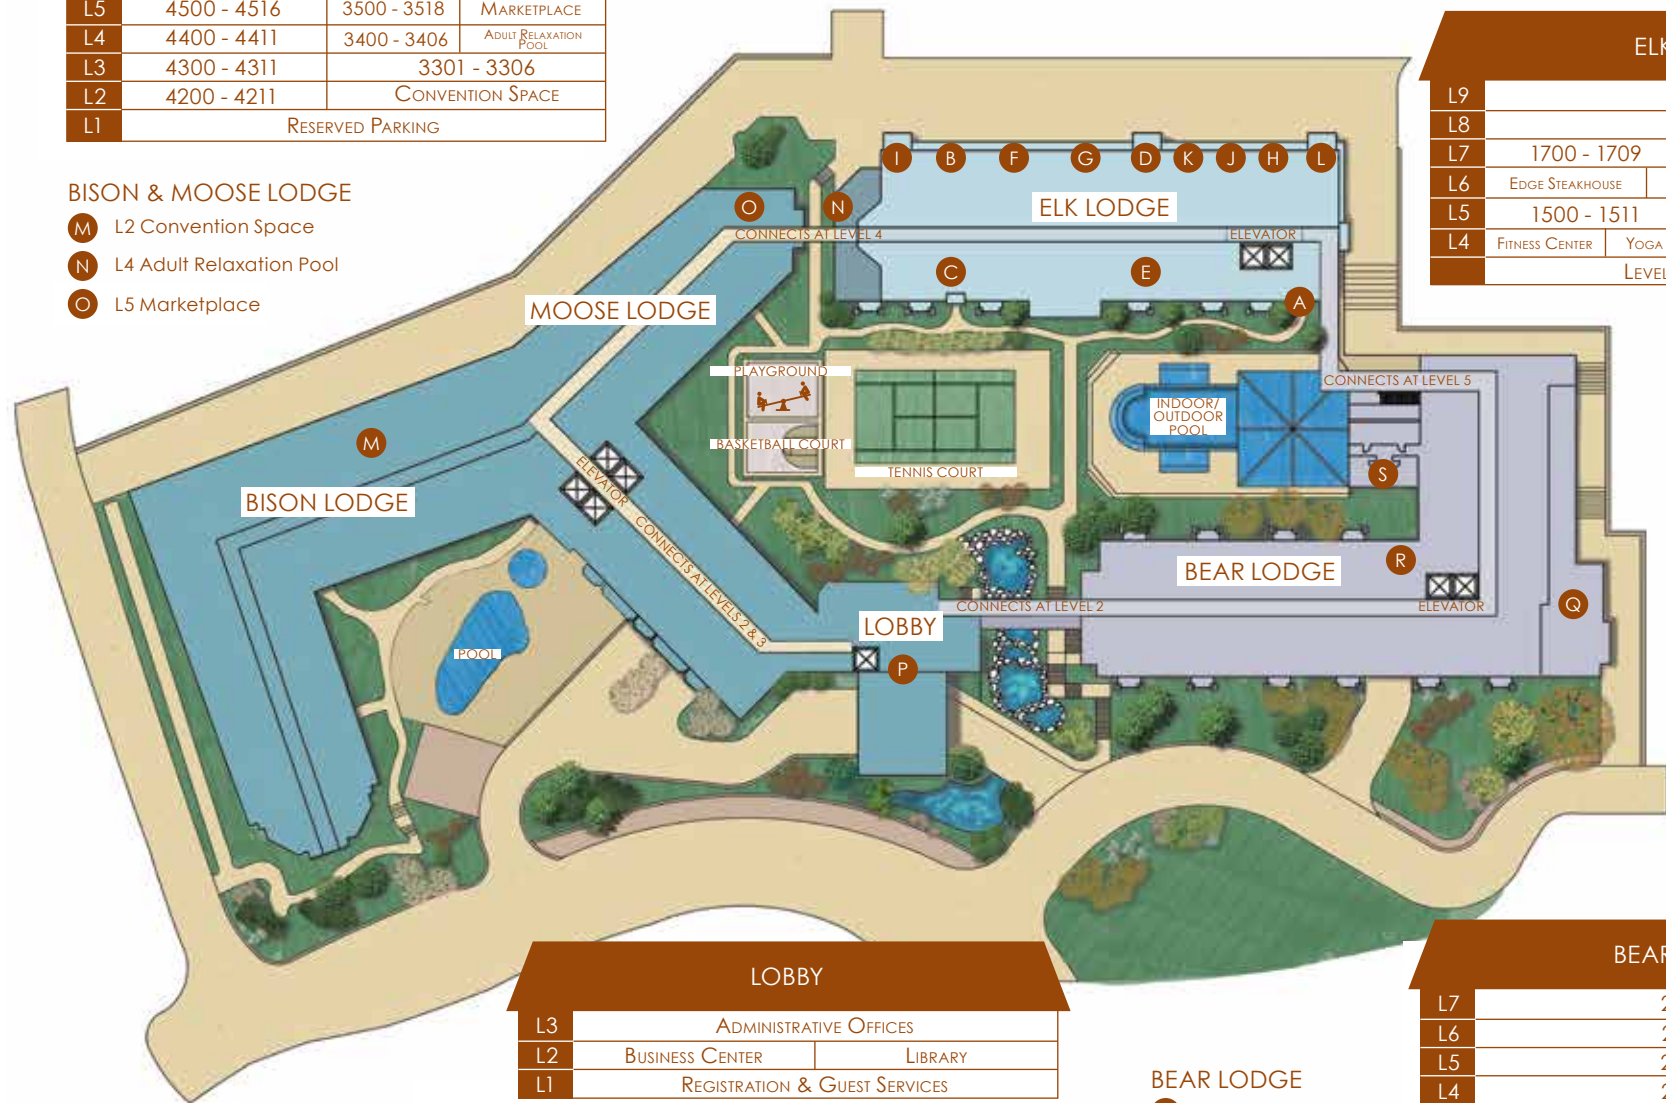

WESTGATE RESORTS

PARK CITY RESORT & SPA

BISON LODGE MOOSE LODGE			
L9	4907 - 4916	3900 - 3918	
L8	4800 - 4816	3800 - 3818	
L7	4700 - 4716	3700 - 3718	
L6	4600 - 4616	3600 - 3618	
L5	4500 - 4516	3500 - 3518	MARKETPLACE
L4	4400 - 4411	3400 - 3406	ADULT RELAXATION POOL
L3	4300 - 4311	3301 - 3306	
L2	4200 - 4211	CONVENTION SPACE	
L1	RESERVED PARKING		

BISON & MOOSE LODGE

- M L2 Convention Space
- N L4 Adult Relaxation Pool
- O L5 Marketplace

ELK LODGE			
L9	1900 - 1910		
L8	1800 - 1810		
L7	1700 - 1709	ALOHA SKI SHOP	DRAFTS SPORTS BAR & GRILL
L6	EDGE STEAKHOUSE	1603 - 1611	SKIER SERVICES
L5	1500 - 1511	KIDS CLUB	WHOLE OWNER LOCKER ROOM GAME ROOM
L4	FITNESS CENTER	YOGA ROOM	SERENITY SPA BY WESTGATE SKIER LOCKER ROOM
LEVELS 2 - 4 • PARKING			

- ### ELK LODGE
- A L2, L3, L4 Parking
 - B L4 Yoga Room
 - C L4 Fitness Room
 - D L4 Serenity Spa
 - E L4 Skier Locker Room
 - F L5 Kids Club
 - G L5 Whole Owner Locker Room
 - H L5 Game Room
 - I L6 Edge Steakhouse
 - J L6 Skier Services
 - K L7 Aloha Ski Shop
 - L L7 Drafts Sports Bar & Grill

- ### BEAR LODGE
- Q L2 Preview Center
 - R L2, L3 Parking
 - S L5 Activities Center